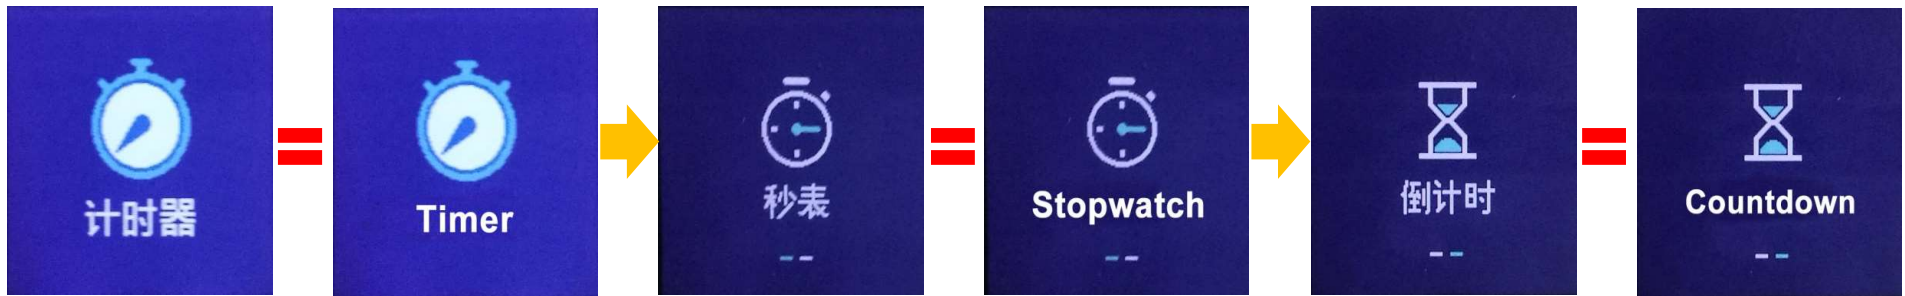

Amazfit Smart Watch Youth Edition Instruction

Amazfit Smart Watch Youth Edition Instruction

Amazfit Smart Watch Youth Edition Instruction

Amazfit Smart Watch Youth Edition Instruction

Note: first use, please connect "Mi Fit" APP to upgrade the system for Amazfit Smart Watch Youth