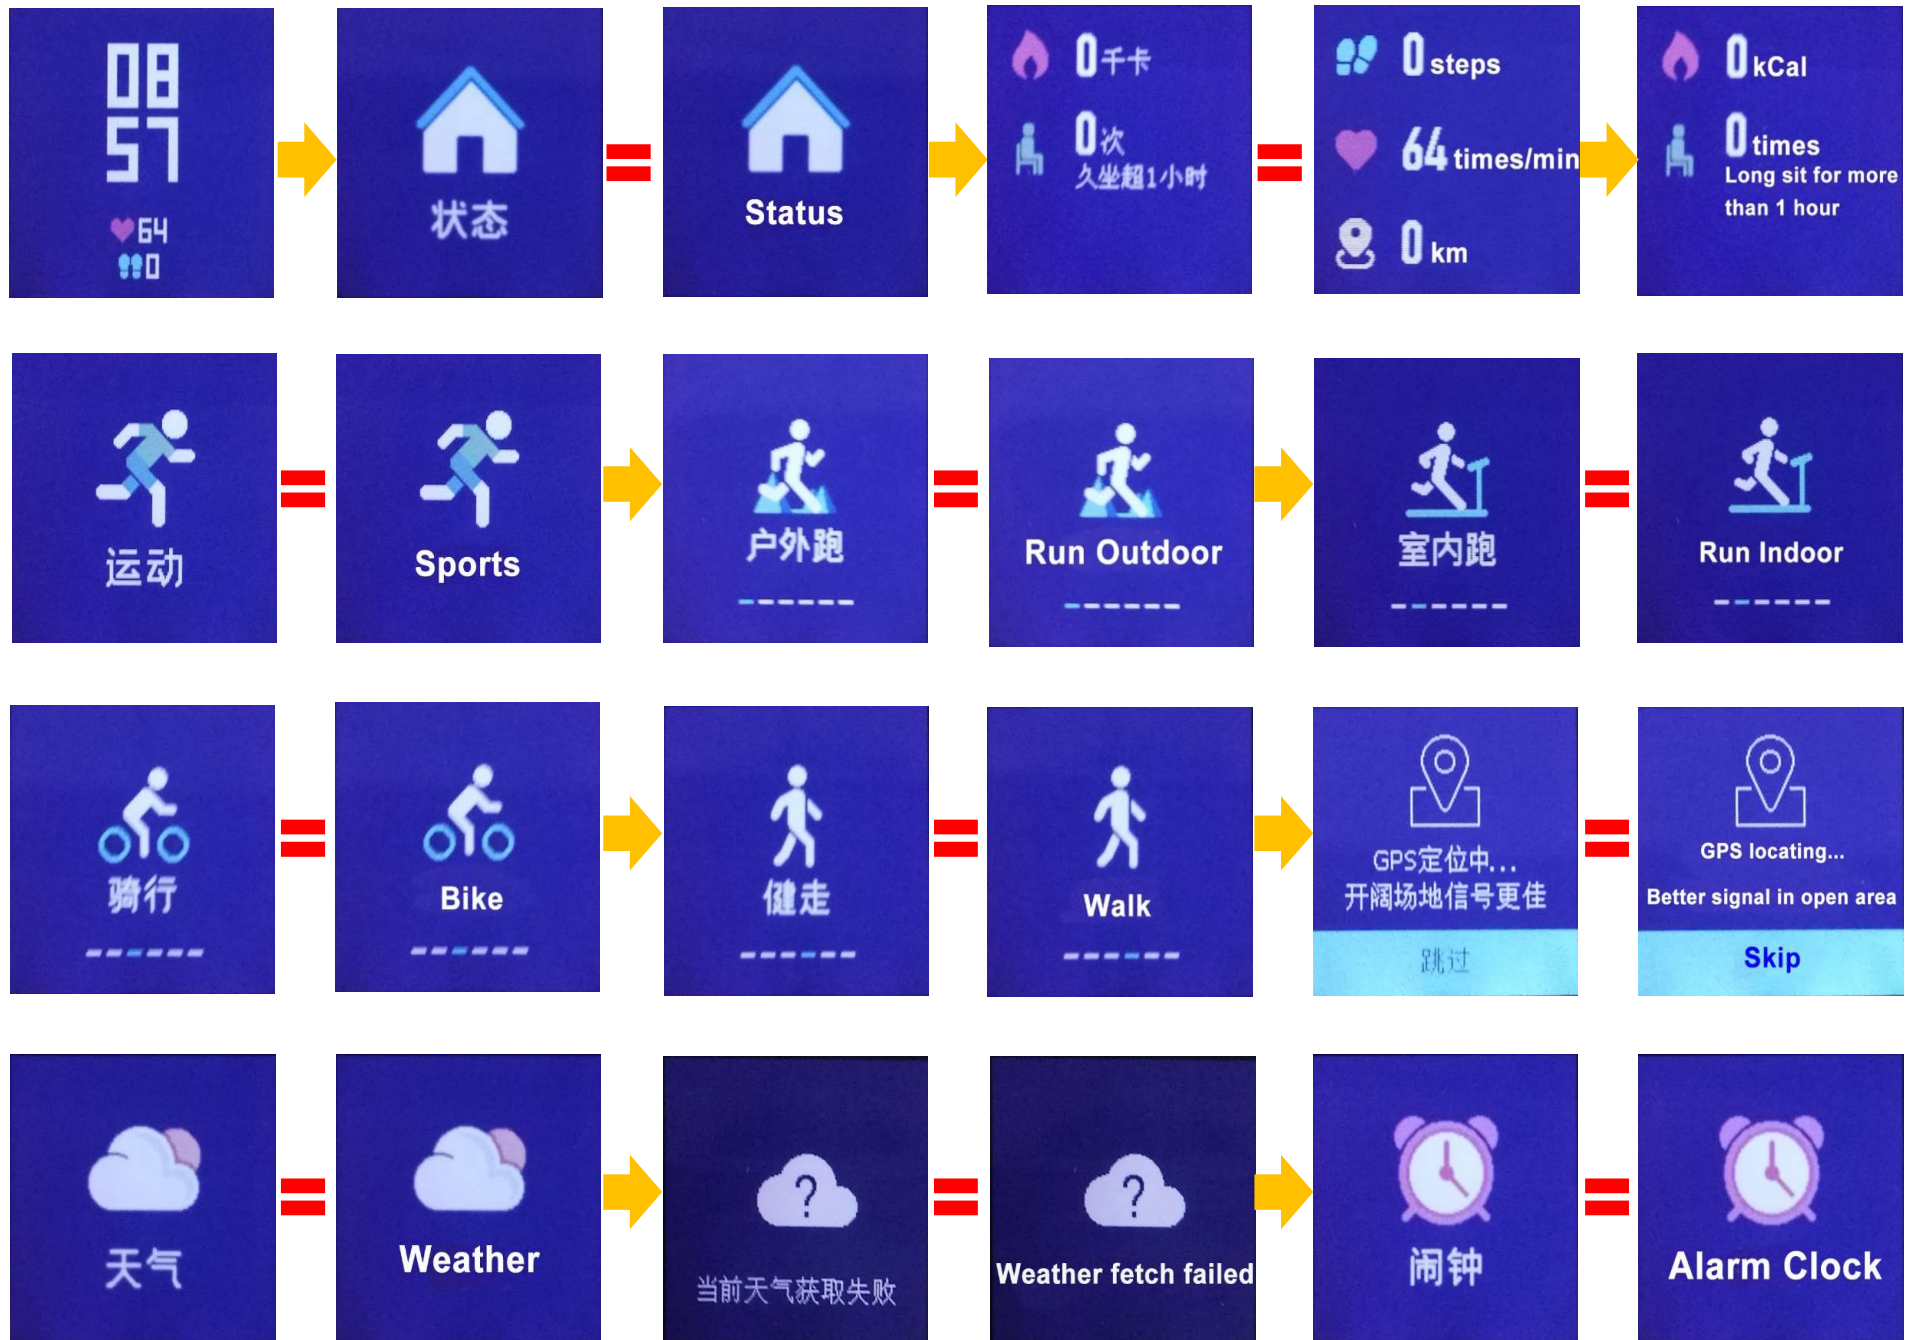

Amazfit Smart Watch Youth Edition Instruction

Amazfit Smart Watch Youth Edition Instruction

Amazfit Smart Watch Youth Edition Instruction

Amazfit Smart Watch Youth Edition Instruction

Note: first use, please connect "Mi Fit" APP to upgrade the system for Amazfit Smart Watch Youth