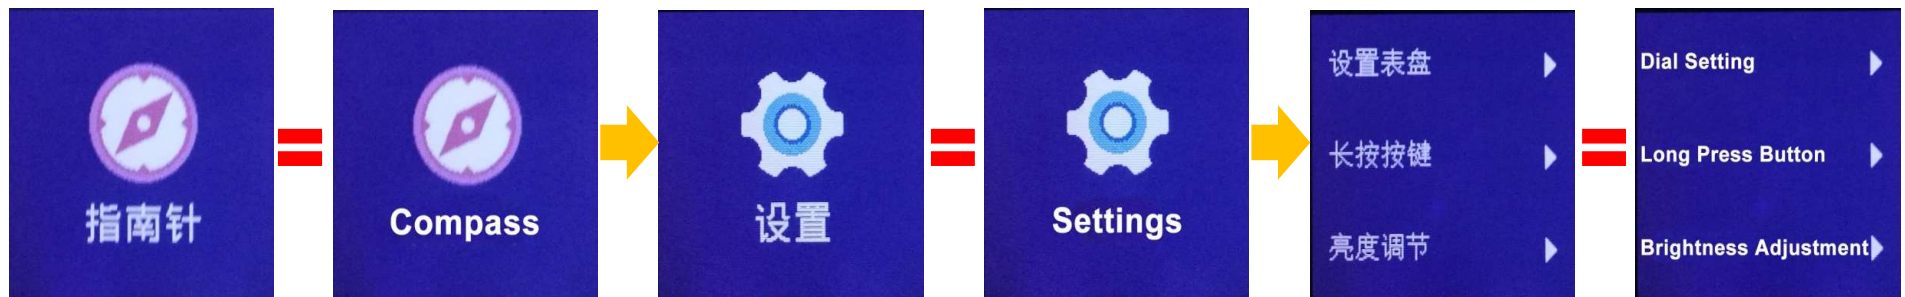

Amazfit Smart Watch Youth Edition Instruction

Amazfit Smart Watch Youth Edition Instruction

Amazfit Smart Watch Youth Edition Instruction

Amazfit Smart Watch Youth Edition Instruction

Note: first use, please connect "Mi Fit" APP to upgrade the system for Amazfit Smart Watch Youth