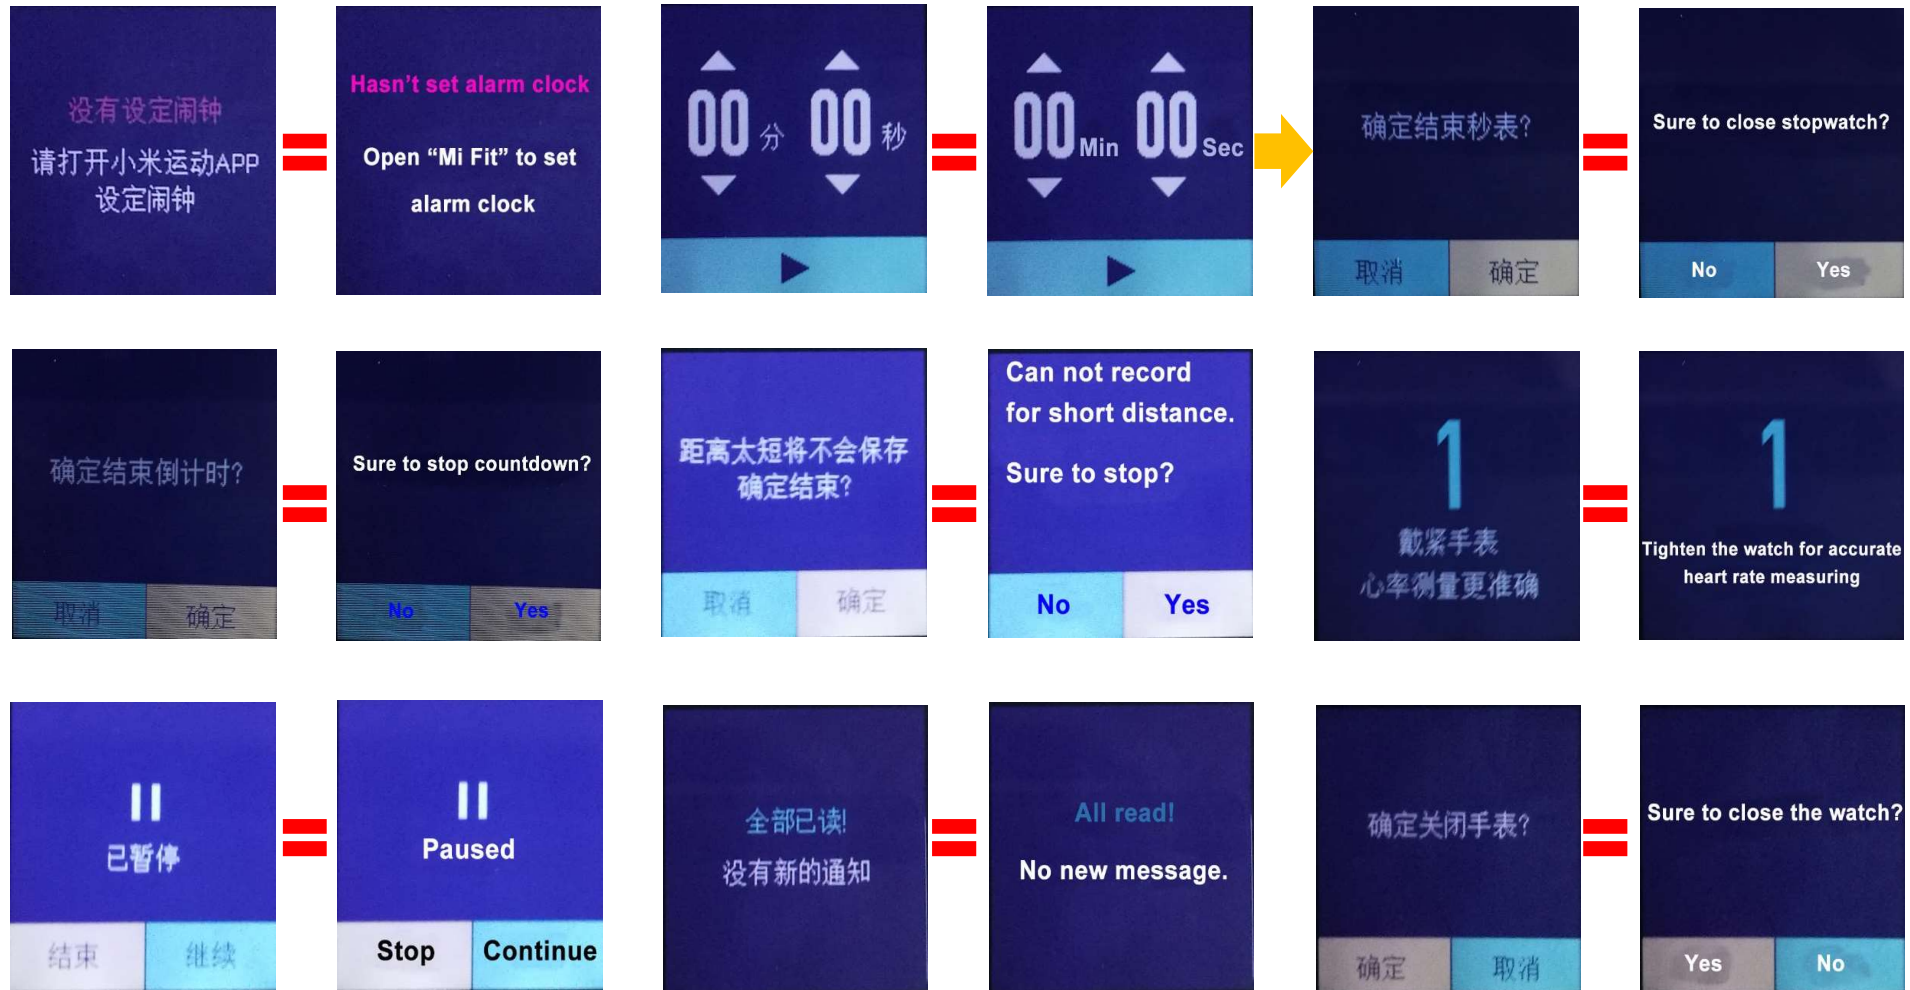

Amazfit Smart Watch Youth Edition Instruction

Amazfit Smart Watch Youth Edition Instruction

Amazfit Smart Watch Youth Edition Instruction

Amazfit Smart Watch Youth Edition Instruction

Note: first use, please connect "Mi Fit" APP to upgrade the system for Amazfit Smart Watch Youth